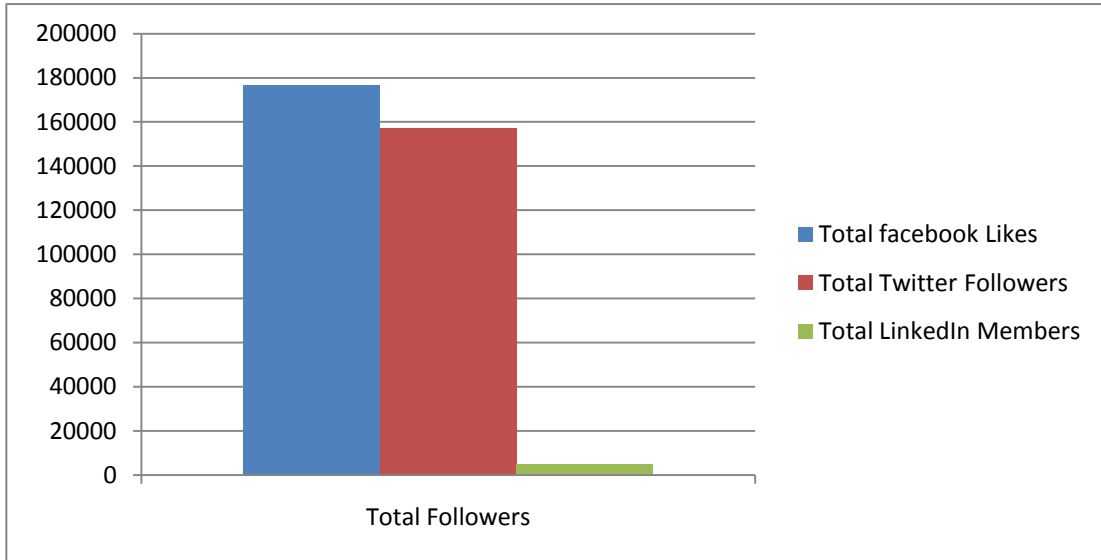

Top 250 Chambers On Social Media

Top 250 Chambers		
Total facebook Likes	Total Twitter Followers	Total LinkedIn Members
176,667	156,955	4,792

Top 250 Chambers		
Avg. facebook Likes	Avg. Twitter Followers	Avg. LinkedIn Members
707	628	19